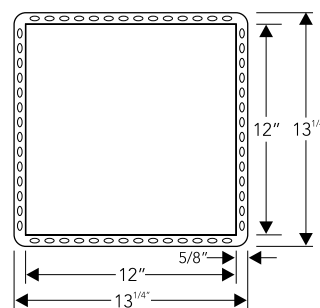

AIRE-11B

Outer(Installed) 18" x 12" x 3³/₄"
Inner 16³/₄" x 10³/₄"
Bottom Slope 3/16"
Finish* Brush
Material SS 304 Grade
Profile Flushmount