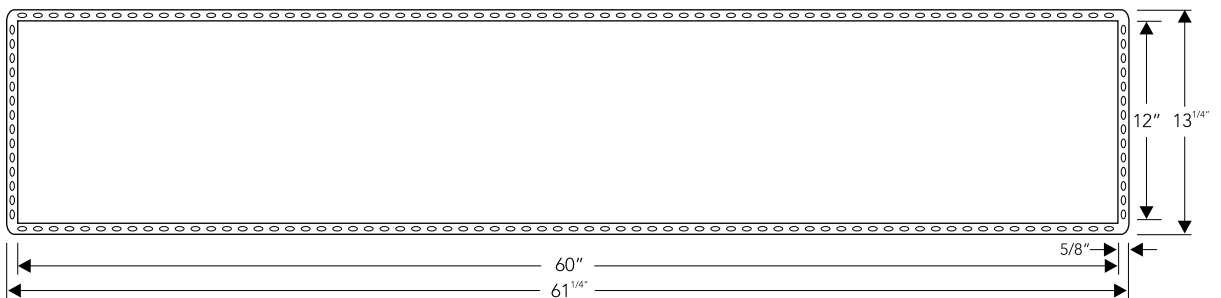

*Finish also available in sizes shown above: Polished Stainless Steel, White, Black, Oil Rubbed Bronze, Lime Green & Orange