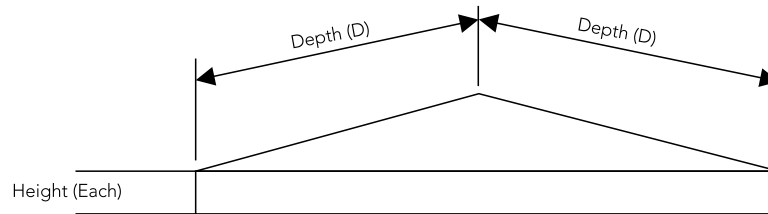

Collezione Piramide Drawing

Model	Finish	Depth(D)	Depth(D)	Height(H)
PIRAMIDE-301P	Polished	7.5"	7.5"	5/8"
PIRAMIDE-301B	Brushed	7.5"	7.5"	5/8"
PIRAMIDE-302P	Polished	7.5"	7.5"	1¹/₄"
PIRAMIDE-302B	Brushed	7.5"	7.5"	1¹/₄"
PIRAMIDE-303P	Polished	9"	9"	5/8"
PIRAMIDE-303B	Brushed	9"	9"	5/8"
PIRAMIDE-304P	Polished	9"	9"	1¹/₄"
PIRAMIDE-304B	Brushed	9"	9"	1¹/₄"
PIRAMIDE-305P	Polished	10³/₄"	10³/₄"	5/8"
PIRAMIDE-305B	Brushed	10³/₄"	10³/₄"	5/8"
PIRAMIDE-306P	Polished	10³/₄"	10³/₄"	1¹/₄"
PIRAMIDE-306B	Brushed	10³/₄"	10³/₄"	1¹/₄"