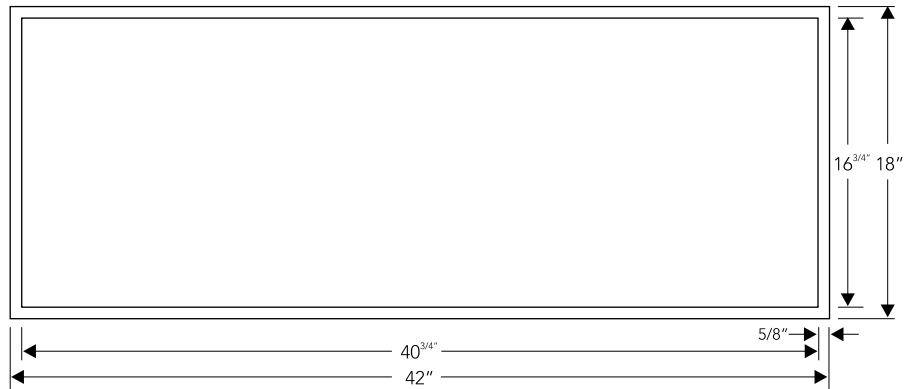

*Finish also available in sizes shown above: Polished Stainless Steel, White, Black, Oil Rubbed Bronze, Lime Green & Orange