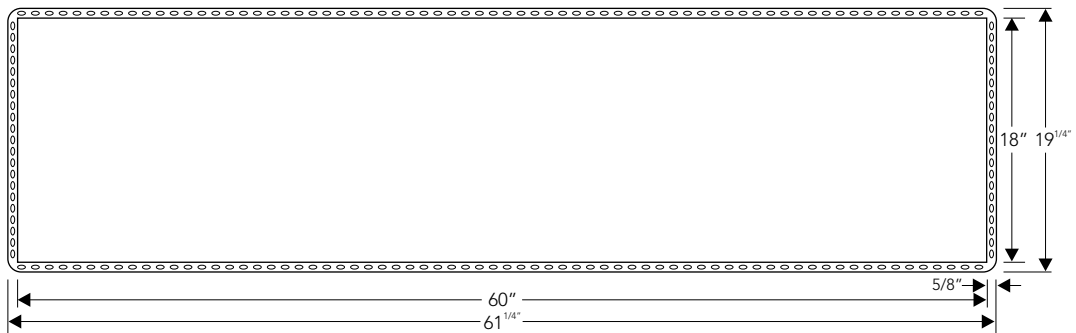

*Finish also available in sizes shown above: Polished Stainless Steel, White, Black, Oil Rubbed Bronze, Lime Green & Orange