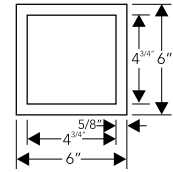

AIRE-6B

Inner (Installed) 6" x 6" x 3³/₄"
Outer 7¹/₄" x 7¹/₄"
Bottom Slope 3/16"
Finish* Brush
Material SS 304 Grade
Profile Undermount