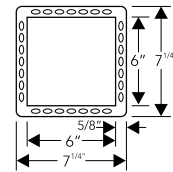

AIRE-7B

Outer(Installed) 6" x 12" x 3³/₄"
Inner 4³/₄" x 10³/₄"
Bottom Slope 3/16"
Finish* Brush
Material SS 304 Grade
Profile Flushmount