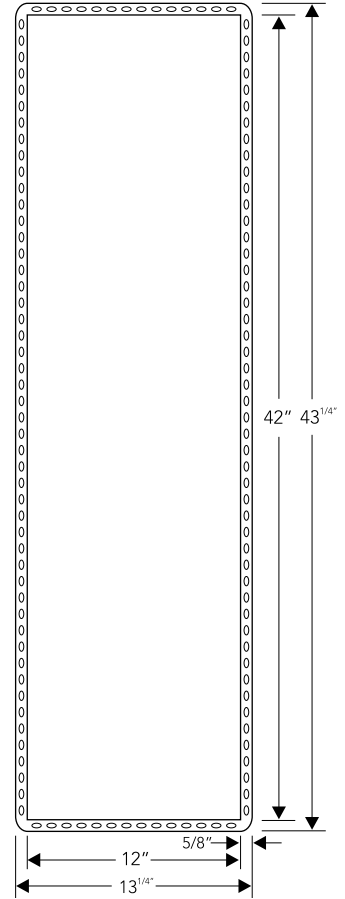

*Finish also available in sizes shown above: Polished Stainless Steel, White, Black, Oil Rubbed Bronze, Lime Green & Orange