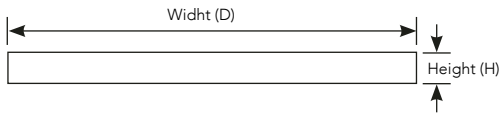

Collezione Float Drawing

Model	Finish	Width(W)	Depth(D)	Height(H)	Slope
FLOAT-101P	Polished	7"	5"	5/8"	1/8"
FLOAT-101B	Brushed	7"	5"	5/8"	1/8"
FLOAT-102P	Polished	7"	5"	1 1/4"	1/8"
FLOAT-102B	Brushed	7"	5"	1 1/4"	1/8"
FLOAT-103P	Polished	12"	5"	5/8"	1/8"
FLOAT-103B	Brushed	12"	5"	5/8"	1/8"
FLOAT-104P	Polished	12"	5"	1 1/4"	1/8"
FLOAT-104B	Brushed	12"	5"	1 1/4"	1/8"
FLOAT-105P	Polished	18"	5"	5/8"	1/8"
FLOAT-105B	Brushed	18"	5"	5/8"	1/8"
FLOAT-106P	Polished	18"	5"	1 1/4"	1/8"
FLOAT-106B	Brushed	18"	5"	1 1/4"	1/8"
FLOAT-107P	Polished	24"	5"	5/8"	1/8"
FLOAT-107B	Brushed	24"	5"	5/8"	1/8"
FLOAT-108P	Polished	24"	5"	1 1/4"	1/8"
FLOAT-108B	Brushed	24"	5"	1 1/4"	1/8"
FLOAT-109P	Polished	30"	6"	5/8"	-
FLOAT-109B	Brushed	30"	6"	5/8"	-
FLOAT-110P	Polished	30"	6"	1 1/4"	-
FLOAT-110B	Brushed	30"	6"	1 1/4"	-
FLOAT-111P	Polished	30"	9"	5/8"	-
FLOAT-111B	Brushed	30"	9"	5/8"	-
FLOAT-112P	Polished	30"	9"	1 1/4"	-
FLOAT-112B	Brushed	30"	9"	1 1/4"	-
FLOAT-113P	Polished	36"	6"	5/8"	-
FLOAT-113B	Brushed	36"	6"	5/8"	-
FLOAT-114P	Polished	36"	6"	1 1/4"	-
FLOAT-114B	Brushed	36"	6"	1 1/4"	-
FLOAT-115P	Polished	36"	9"	5/8"	-
FLOAT-115B	Brushed	36"	9"	5/8"	-
FLOAT-116P	Polished	36"	9"	1 1/4"	-
FLOAT-116B	Brushed	36"	9"	1 1/4"	-
FLOAT-117P	Polished	42"	6"	5/8"	-
FLOAT-117B	Brushed	42"	6"	5/8"	-
FLOAT-118P	Polished	42"	6"	1 1/4"	-
FLOAT-118B	Brushed	42"	6"	1 1/4"	-
FLOAT-119P	Polished	42"	9"	5/8"	-
FLOAT-119B	Brushed	42"	9"	5/8"	-
FLOAT-120P	Polished	42"	9"	1 1/4"	-
FLOAT-120B	Brushed	42"	9"	1 1/4"	-
FLOAT-121P	Polished	60"	6"	5/8"	-
FLOAT-121B	Brushed	60"	6"	5/8"	-
FLOAT-122P	Polished	60"	6"	1 1/4"	-
FLOAT-122B	Brushed	60"	6"	1 1/4"	-
FLOAT-123P	Polished	60"	9"	5/8"	-
FLOAT-123B	Brushed	60"	9"	5/8"	-
FLOAT-124P	Polished	60"	9"	1 1/4"	-
FLOAT-124B	Brushed	60"	9"	1 1/4"	-