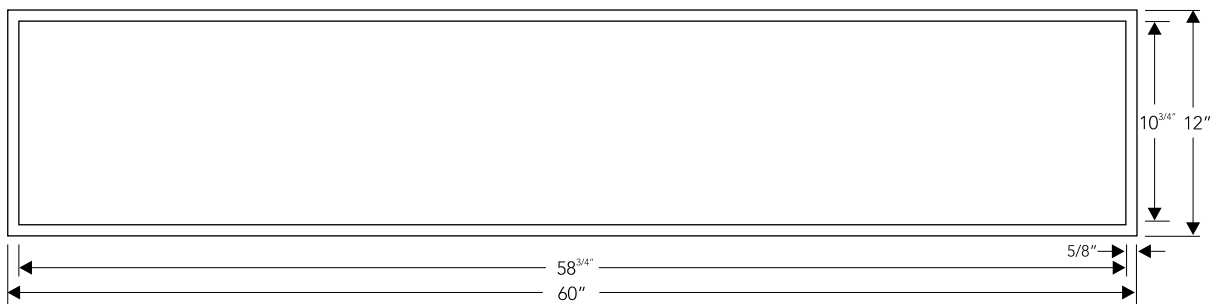

AIRE-14B

\*Finish also available in sizes shown above: Polished Stainless Steel, White, Black, Oil Rubbed Bronze, Lime Green & Orange

**AIRE-15B**

Outer(Installed) 60" x 12" x 3<sup>3</sup>/<sub>4</sub>"  
 Inner 58<sup>3</sup>/<sub>4</sub>" x 10<sup>3</sup>/<sub>4</sub>"  
 Finish\* Brush  
 Material SS 304 Grade  
 Profile Flushmount