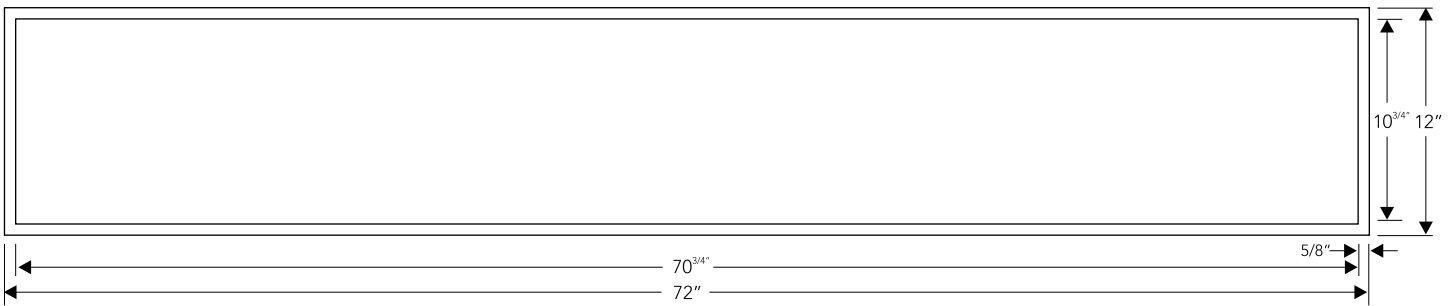

AIRE-18B

Inner (Installed) 72" x 12" x 3³/₄"
Outer 73¹/₄" x 13¹/₄"
Finish* Brush
Material SS 304 Grade
Profile Undermount