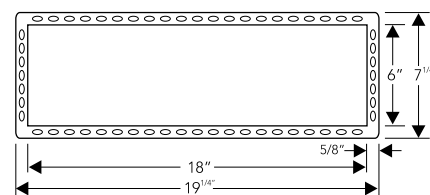

*Finish also available in sizes shown above: Polished Stainless Steel, White, Black, Oil Rubbed Bronze, Lime Green & Orange