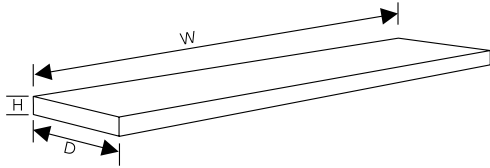

Collezione Float Drawing

Model	Finish	Width(W)	Depth(D)	Height(H)	Slope
FLOAT-101P	Polished	7"	5"	5/8"	1/8"
FLOAT-101B	Brushed	7"	5"	5/8"	1/8"
FLOAT-102P	Polished	7"	5"	1 1/4"	1/8"
FLOAT-102B	Brushed	7"	5"	1 1/4"	1/8"
FLOAT-103P	Polished	12"	5"	5/8"	1/8"
FLOAT-103B	Brushed	12"	5"	5/8"	1/8"
FLOAT-104P	Polished	12"	5"	1 1/4"	1/8"
FLOAT-104B	Brushed	12"	5"	1 1/4"	1/8"
FLOAT-105P	Polished	18"	5"	5/8"	1/8"
FLOAT-105B	Brushed	18"	5"	5/8"	1/8"
FLOAT-106P	Polished	18"	5"	1 1/4"	1/8"
FLOAT-106B	Brushed	18"	5"	1 1/4"	1/8"
FLOAT-107P	Polished	24"	5"	5/8"	1/8"
FLOAT-107B	Brushed	24"	5"	5/8"	1/8"
FLOAT-108P	Polished	24"	5"	1 1/4"	1/8"
FLOAT-108B	Brushed	24"	5"	1 1/4"	1/8"
FLOAT-109P	Polished	30"	6"	5/8"	-
FLOAT-109B	Brushed	30"	6"	5/8"	-
FLOAT-110P	Polished	30"	6"	1 1/4"	-
FLOAT-110B	Brushed	30"	6"	1 1/4"	-
FLOAT-111P	Polished	30"	9"	5/8"	-
FLOAT-111B	Brushed	30"	9"	5/8"	-
FLOAT-112P	Polished	30"	9"	1 1/4"	-
FLOAT-112B	Brushed	30"	9"	1 1/4"	-
FLOAT-113P	Polished	36"	6"	5/8"	-
FLOAT-113B	Brushed	36"	6"	5/8"	-
FLOAT-114P	Polished	36"	6"	1 1/4"	-
FLOAT-114B	Brushed	36"	6"	1 1/4"	-
FLOAT-115P	Polished	36"	9"	5/8"	-
FLOAT-115B	Brushed	36"	9"	5/8"	-
FLOAT-116P	Polished	36"	9"	1 1/4"	-
FLOAT-116B	Brushed	36"	9"	1 1/4"	-
FLOAT-117P	Polished	42"	6"	5/8"	-
FLOAT-117B	Brushed	42"	6"	5/8"	-
FLOAT-118P	Polished	42"	6"	1 1/4"	-
FLOAT-118B	Brushed	42"	6"	1 1/4"	-
FLOAT-119P	Polished	42"	9"	5/8"	-
FLOAT-119B	Brushed	42"	9"	5/8"	-
FLOAT-120P	Polished	42"	9"	1 1/4"	-
FLOAT-120B	Brushed	42"	9"	1 1/4"	-
FLOAT-121P	Polished	60"	6"	5/8"	-
FLOAT-121B	Brushed	60"	6"	5/8"	-
FLOAT-122P	Polished	60"	6"	1 1/4"	-
FLOAT-122B	Brushed	60"	6"	1 1/4"	-
FLOAT-123P	Polished	60"	9"	5/8"	-
FLOAT-123B	Brushed	60"	9"	5/8"	-
FLOAT-124P	Polished	60"	9"	1 1/4"	-
FLOAT-124B	Brushed	60"	9"	1 1/4"	-