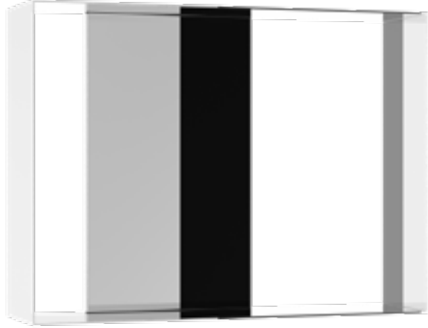

MODELS

M45-404P	Polished
M45-404B	Brushed

SPECS

Slope*	1/16 in, 2mm
Material	304 Stainless Steel
Hardware	Included, Concealed
Size (in)	14 x 10 x 4
Size (mm)	356 x 254 x 98