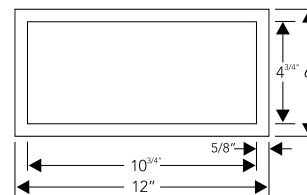

AIRE-2B

Inner (Installed) 12" x 6" x 3^{3/4}"
Outer 13^{1/4}" x 7^{1/4}"
Bottom Slope 3/16"
Finish* Brush
Material SS 304 Grade
Profile Undermount