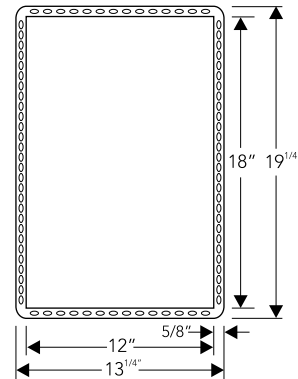

*Finish also available in sizes shown above: Polished Stainless Steel, White, Black, Oil Rubbed Bronze, Lime Green & Orange