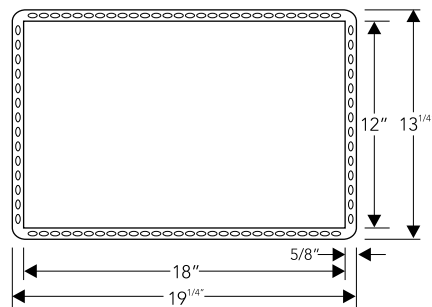

*Finish also available in sizes shown above: Polished Stainless Steel, White, Black, Oil Rubbed Bronze, Lime Green & Orange