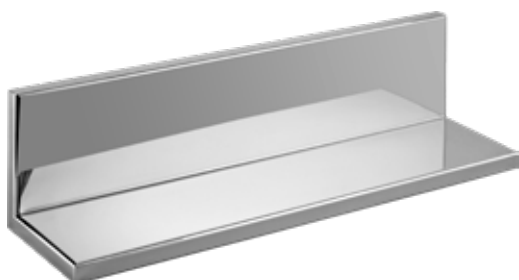

Model LILO-203P
Size 18" (W) x 4" (D) x 4" (H)
Thickness 5/8"
Slope 1/8"
Finish* Polished
Material SS 304 Grade
Hardware Included, Concealed