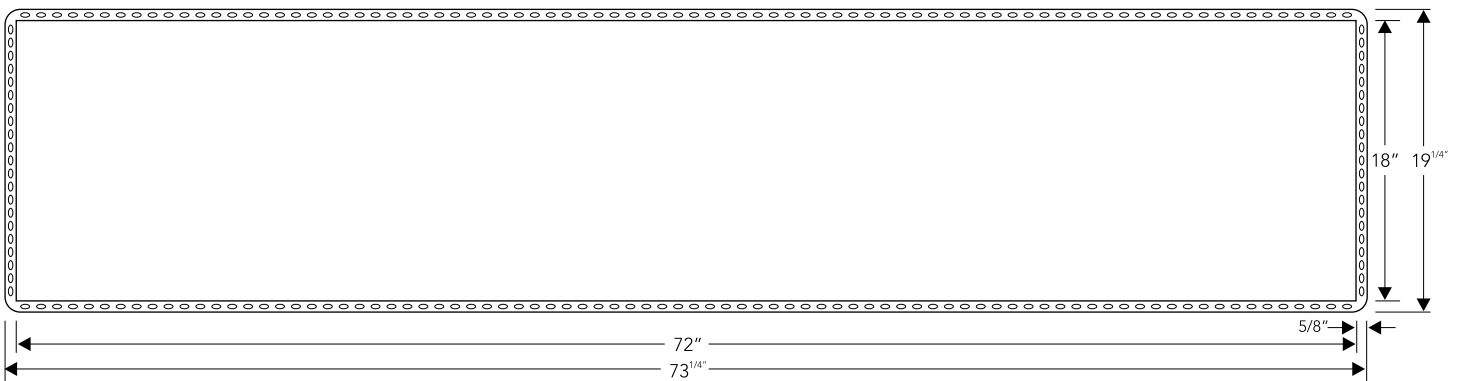

*Finish also available in sizes shown above: Polished Stainless Steel, White, Black, Oil Rubbed Bronze, Lime Green & Orange