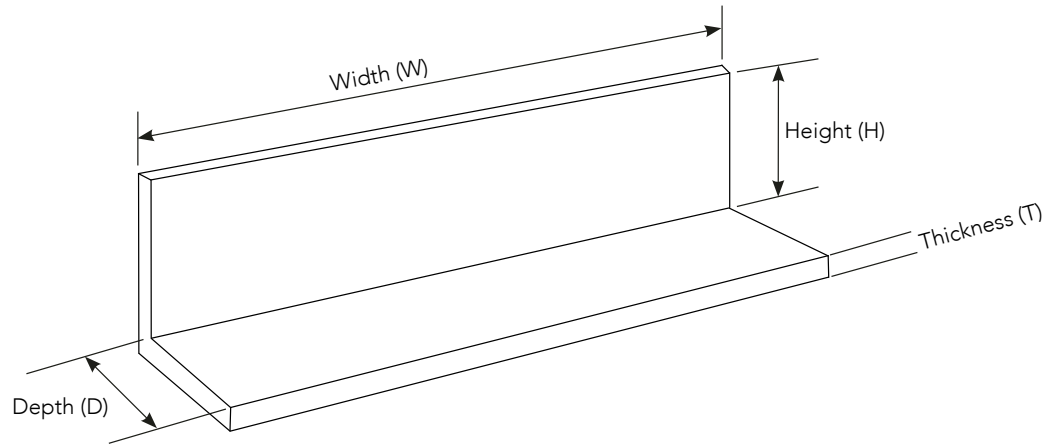

Collezione Lilo Drawing

Model	Finish	Width(W)	Depth(D)	Height(H)	Thickness(T)
LILO-201P	Polished	6"	4"	4"	5/8"
LILO-201B	Brushed	6"	4"	4"	5/8"
LILO-202P	Polished	12"	4"	4"	5/8"
LILO-202B	Brushed	12"	4"	4"	5/8"
LILO-203P	Polished	18"	4"	4"	5/8"
LILO-203B	Brushed	18"	4"	4"	5/8"
LILO-204P	Polished	24"	4"	4"	5/8"
LILO-204B	Brushed	24"	4"	4"	5/8"