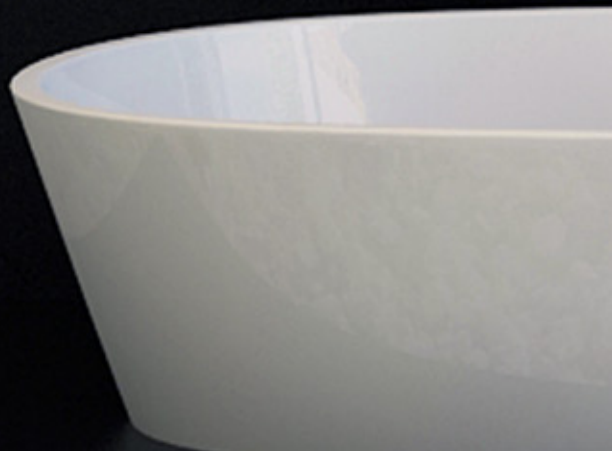

AIRE-10B  
12" x 12"  
Undermount

AIRE-12B  
12" x 18"  
Undermount  
with lighting

There's something magical about light emanating from a concealed source. It has a calming, relaxing effect that unwinds the senses.