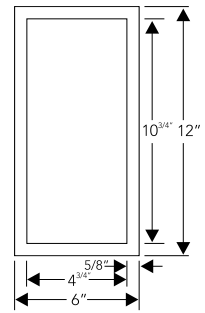

AIRE-8B

Inner (Installed) 6" x 12" x 3³/₄"
Outer 7¹/₄" x 13¹/₄"
Bottom Slope 3/16"
Finish* Brush
Material SS 304 Grade
Profile Undermount