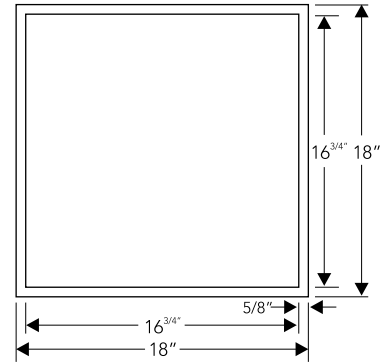

AIRE-22B

Inner (Installed) 18" x 18" x 3³/₄"
Outer 19¹/₄" x 19¹/₄"
Bottom Slope 3/16"
Finish* Brush
Material SS 304 Grade
Profile Undermount