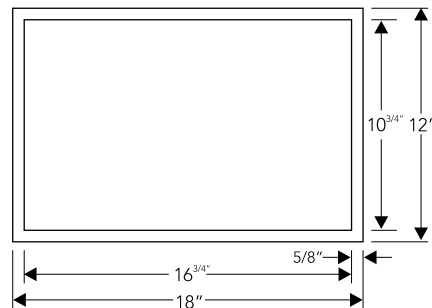

AIRE-12B

Inner (Installed) 18" x 12" x 3³/₄"
Outer 19¹/₄" x 13¹/₄"
Bottom Slope 3/16"
Finish* Brush
Material SS 304 Grade
Profile Undermount