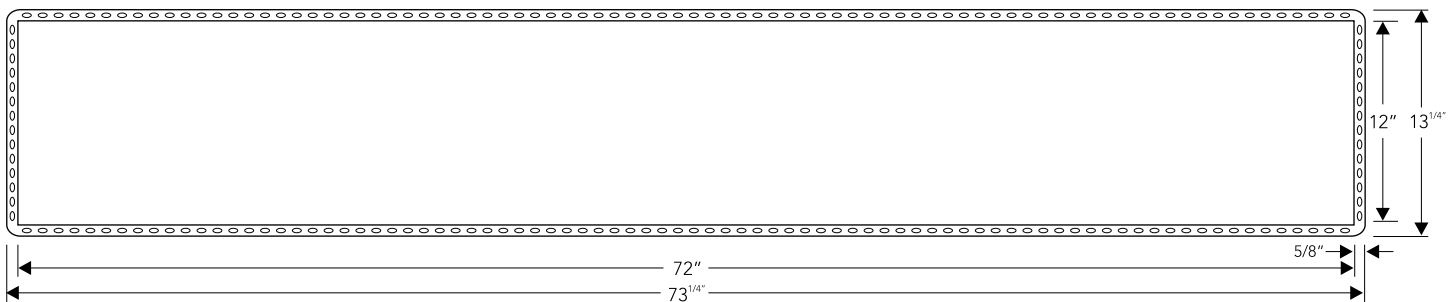

*Finish also available in sizes shown above: Polished Stainless Steel, White, Black, Oil Rubbed Bronze, Lime Green & Orange