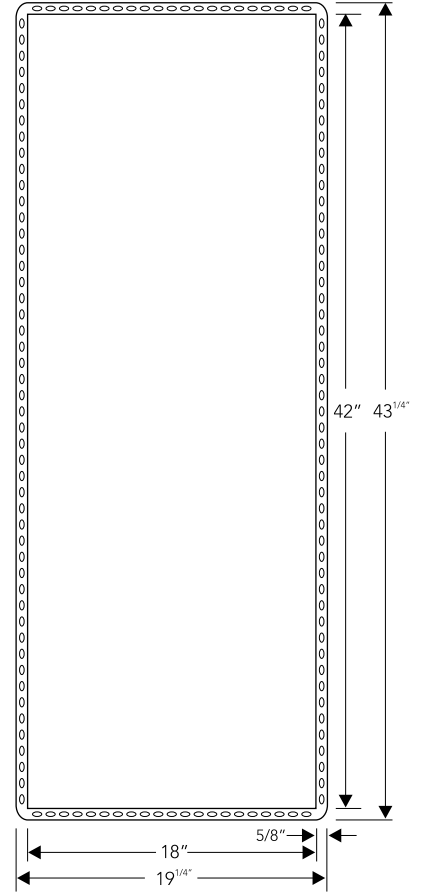

*Finish also available in sizes shown above: Polished Stainless Steel, White, Black, Oil Rubbed Bronze, Lime Green & Orange