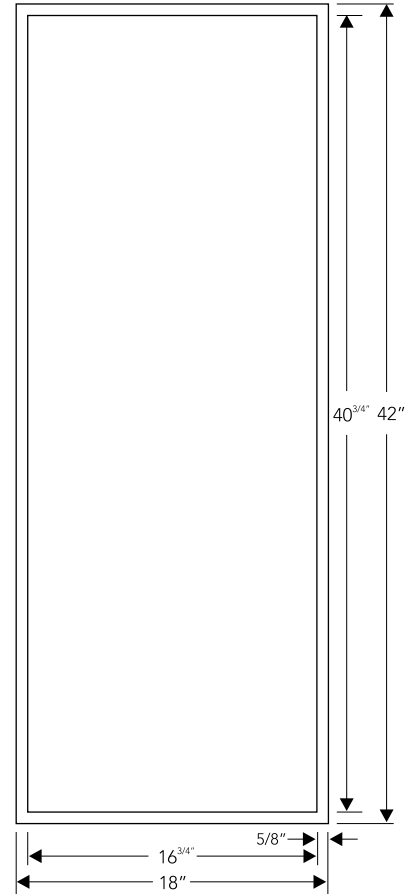

*Finish also available in sizes shown above: Polished Stainless Steel, White, Black, Oil Rubbed Bronze, Lime Green & Orange