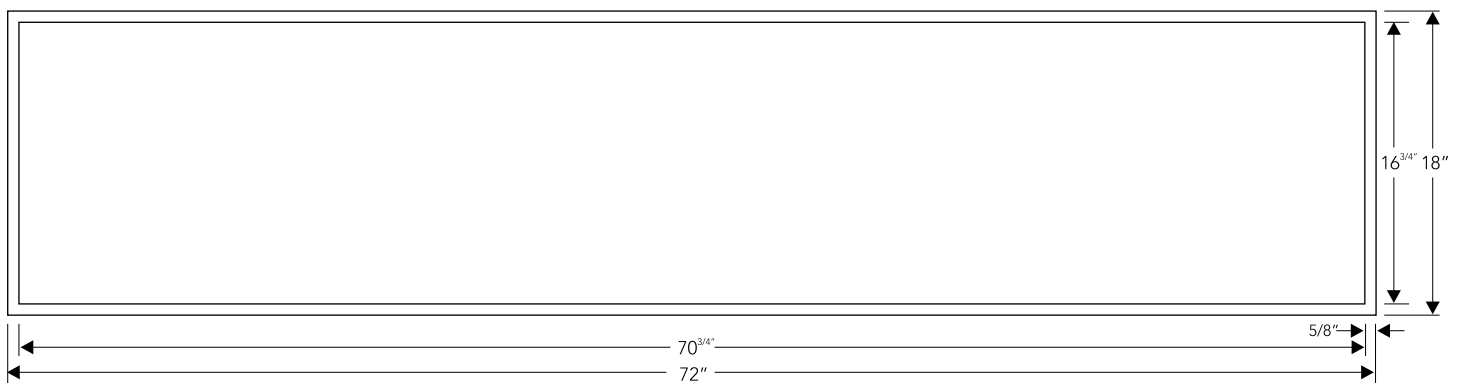

*Finish also available in sizes shown above: Polished Stainless Steel, White, Black, Oil Rubbed Bronze, Lime Green & Orange