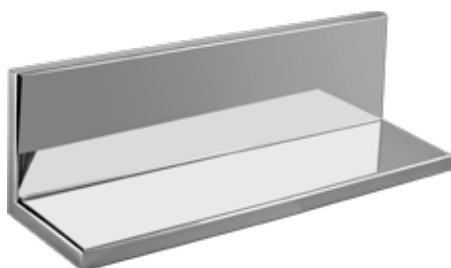

# MIRROR

POLISHED TO PERFECTION

LILLO-202P 12" x 4" x 4"

**Model** LILO-201P  
**Size** 6" (W) x 4" (D) x 4" (H)  
**Thickness** 5/8"  
**Slope** 1/8"  
**Finish\*** Polished  
**Material** SS 304 Grade  
**Hardware** Included, Concealed