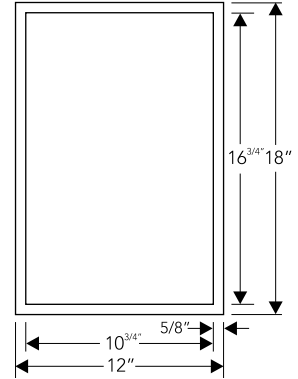

AIRE-20B

Inner (Installed) 12" x 18" x 3^{3/4}"
Outer 13^{1/4}" x 19^{1/4}"
Bottom Slope 3/16"
Finish* Brush
Material SS 304 Grade
Profile Undermount