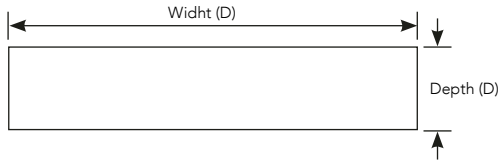

Collezione Float Drawing

Model	Finish	Width(W)	Depth(D)	Height(H)	Slope
FLOAT-101P	Polished	7"	5"	5/8"	1/8"
FLOAT-101B	Brushed	7"	5"	5/8"	1/8"
FLOAT-102P	Polished	7"	5"	1 1/4"	1/8"
FLOAT-102B	Brushed	7"	5"	1 1/4"	1/8"
FLOAT-103P	Polished	12"	5"	5/8"	1/8"
FLOAT-103B	Brushed	12"	5"	5/8"	1/8"
FLOAT-104P	Polished	12"	5"	1 1/4"	1/8"
FLOAT-104B	Brushed	12"	5"	1 1/4"	1/8"
FLOAT-105P	Polished	18"	5"	5/8"	1/8"
FLOAT-105B	Brushed	18"	5"	5/8"	1/8"
FLOAT-106P	Polished	18"	5"	1 1/4"	1/8"
FLOAT-106B	Brushed	18"	5"	1 1/4"	1/8"
FLOAT-107P	Polished	24"	5"	5/8"	1/8"
FLOAT-107B	Brushed	24"	5"	5/8"	1/8"
FLOAT-108P	Polished	24"	5"	1 1/4"	1/8"
FLOAT-108B	Brushed	24"	5"	1 1/4"	1/8"
FLOAT-109P	Polished	30"	6"	5/8"	-
FLOAT-109B	Brushed	30"	6"	5/8"	-
FLOAT-110P	Polished	30"	6"	1 1/4"	-
FLOAT-110B	Brushed	30"	6"	1 1/4"	-
FLOAT-111P	Polished	30"	9"	5/8"	-
FLOAT-111B	Brushed	30"	9"	5/8"	-
FLOAT-112P	Polished	30"	9"	1 1/4"	-
FLOAT-112B	Brushed	30"	9"	1 1/4"	-
FLOAT-113P	Polished	36"	6"	5/8"	-
FLOAT-113B	Brushed	36"	6"	5/8"	-
FLOAT-114P	Polished	36"	6"	1 1/4"	-
FLOAT-114B	Brushed	36"	6"	1 1/4"	-
FLOAT-115P	Polished	36"	9"	5/8"	-
FLOAT-115B	Brushed	36"	9"	5/8"	-
FLOAT-116P	Polished	36"	9"	1 1/4"	-
FLOAT-116B	Brushed	36"	9"	1 1/4"	-
FLOAT-117P	Polished	42"	6"	5/8"	-
FLOAT-117B	Brushed	42"	6"	5/8"	-
FLOAT-118P	Polished	42"	6"	1 1/4"	-
FLOAT-118B	Brushed	42"	6"	1 1/4"	-
FLOAT-119P	Polished	42"	9"	5/8"	-
FLOAT-119B	Brushed	42"	9"	5/8"	-
FLOAT-120P	Polished	42"	9"	1 1/4"	-
FLOAT-120B	Brushed	42"	9"	1 1/4"	-
FLOAT-121P	Polished	60"	6"	5/8"	-
FLOAT-121B	Brushed	60"	6"	5/8"	-
FLOAT-122P	Polished	60"	6"	1 1/4"	-
FLOAT-122B	Brushed	60"	6"	1 1/4"	-
FLOAT-123P	Polished	60"	9"	5/8"	-
FLOAT-123B	Brushed	60"	9"	5/8"	-
FLOAT-124P	Polished	60"	9"	1 1/4"	-
FLOAT-124B	Brushed	60"	9"	1 1/4"	-