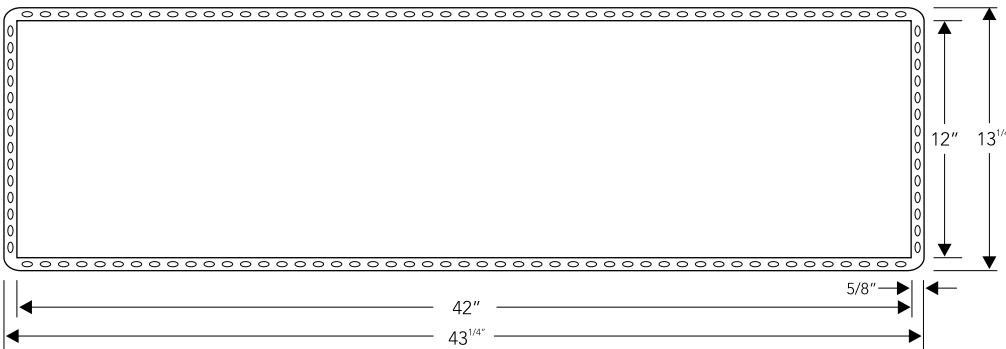

*Finish also available in sizes shown above: Polished Stainless Steel, White, Black, Oil Rubbed Bronze, Lime Green & Orange