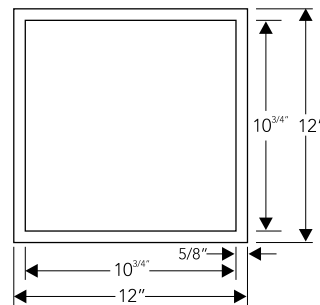

AIRE-10B

Inner (Installed) 12" x 12" x 3³/₄"
Outer 13¹/₄" x 13¹/₄"
Bottom Slope 3/16"
Finish* Brush
Material SS 304 Grade
Profile Undermount