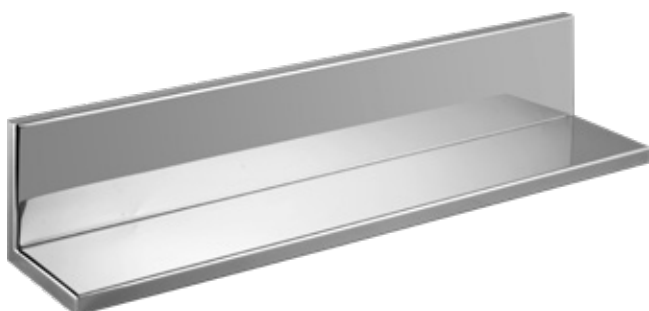

Model LILO-204P
Size 24" (W) x 4" (D) x 4" (H)
Thickness 5/8"
Slope 1/8"
Finish* Polished
Material SS 304 Grade
Hardware Included, Concealed

*Finish also available in sizes shown above: Brushed Stainless Steel, White, Black, Oil Rubbed Bronze, Lime Green & Orange