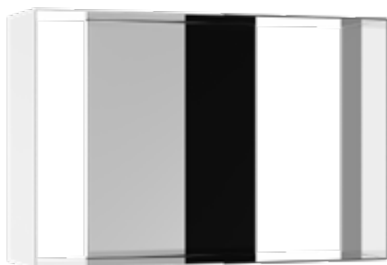

MODELS

M45-402P	Polished
M45-402B	Brushed

SPECS

Slope*	1/16 in, 2mm
Material	304 Stainless Steel
Hardware	Included, Concealed
Size (in)	12 x 8 x 4
Size (mm)	305 x 203 x 98