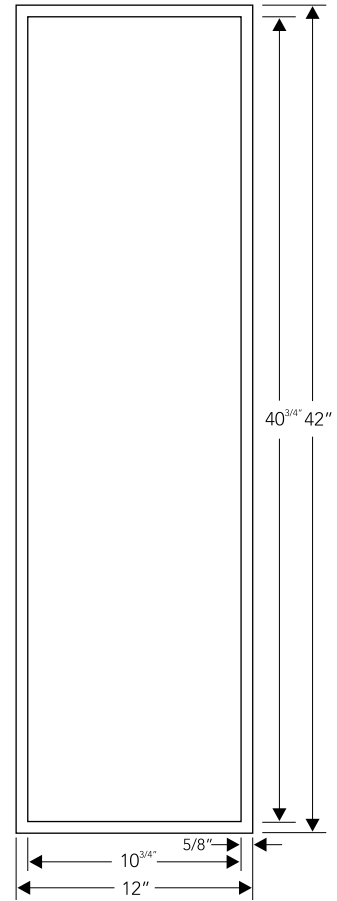

*Finish also available in sizes shown above: Polished Stainless Steel, White, Black, Oil Rubbed Bronze, Lime Green & Orange