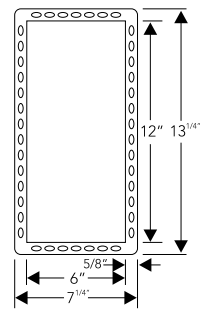

*Finish also available in sizes shown above: Polished Stainless Steel, White, Black, Oil Rubbed Bronze, Lime Green & Orange