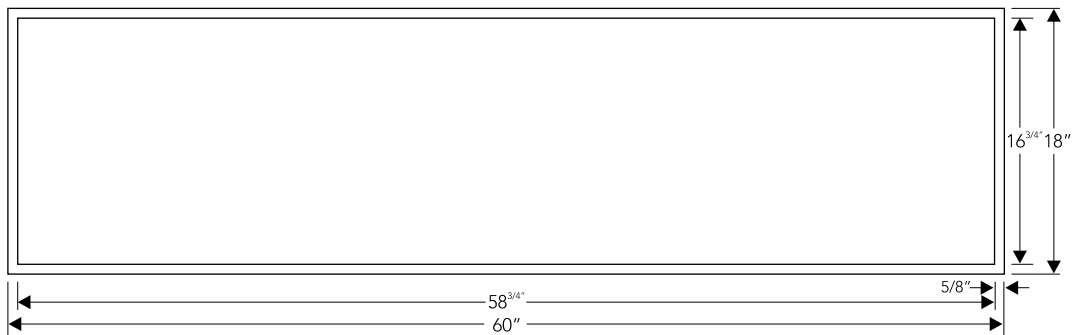

*Finish also available in sizes shown above: Polished Stainless Steel, White, Black, Oil Rubbed Bronze, Lime Green & Orange