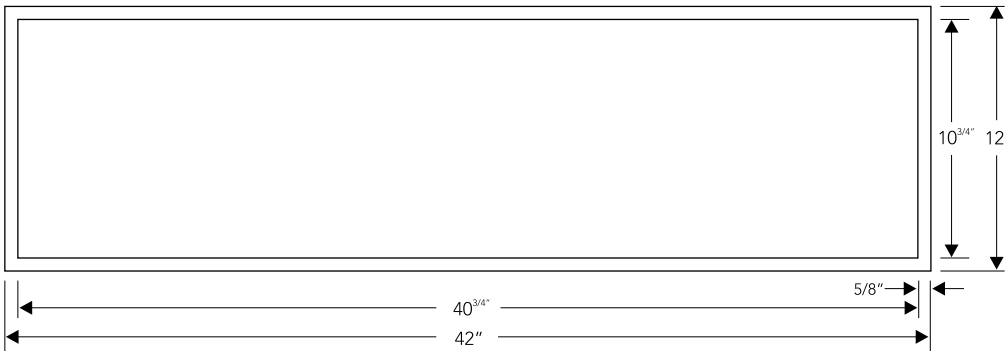

AIRE-13B

Inner (Installed) 42" x 12" x 3³/₄"
Outer 43¹/₄" x 13¹/₄"
Bottom Slope 3/16"
Finish* Brush
Material SS 304 Grade
Profile Undermount