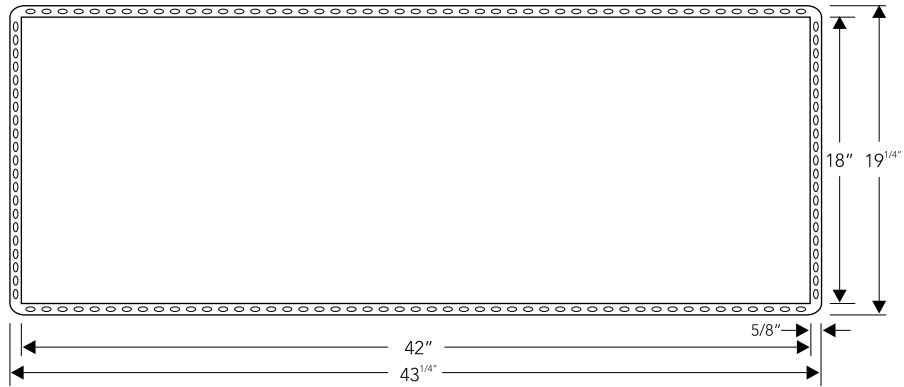

*Finish also available in sizes shown above: Polished Stainless Steel, White, Black, Oil Rubbed Bronze, Lime Green & Orange