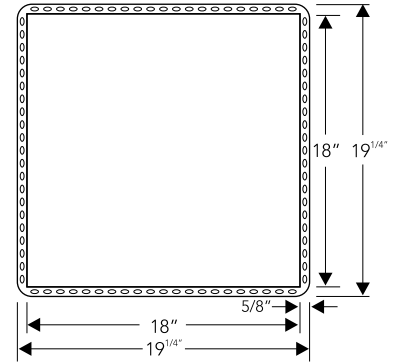

*Finish also available in sizes shown above: Polished Stainless Steel, White, Black, Oil Rubbed Bronze, Lime Green & Orange