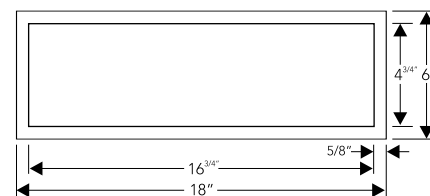

AIRE-4B

Inner (Installed) 18" x 6" x 3^{3/4}"
Outer 19^{1/4}" x 7^{1/4}"
Bottom Slope 3/16"
Finish* Brush
Material SS 304 Grade
Profile Undermount