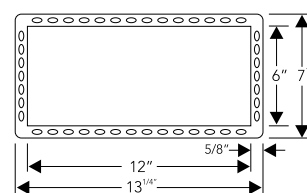

AIRE-3B

Outer(Installed) 18" x 6" x 3^{3/4}"
Inner 16^{3/4}" x 4^{3/4}"
Bottom Slope 3/16"
Finish* Brush
Material SS 304 Grade
Profile Flushmount