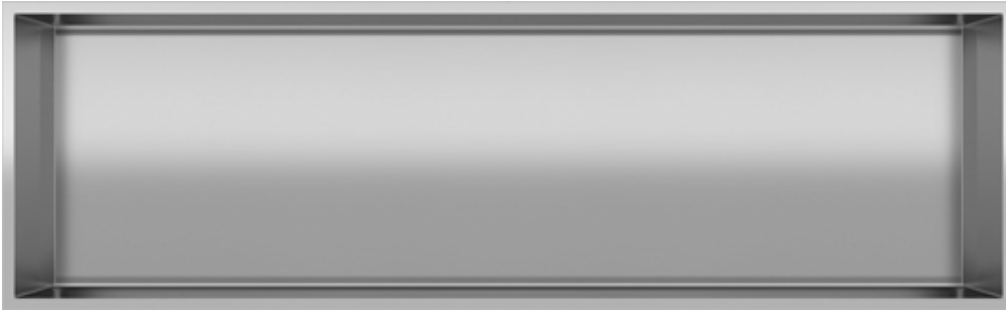

Outer(Installed) 42" x 12" x 3³/₄"
Inner 40³/₄" x 10³/₄"
Bottom Slope 3/16"
Finish* Brush
Material SS 304 Grade
Profile Flushmount